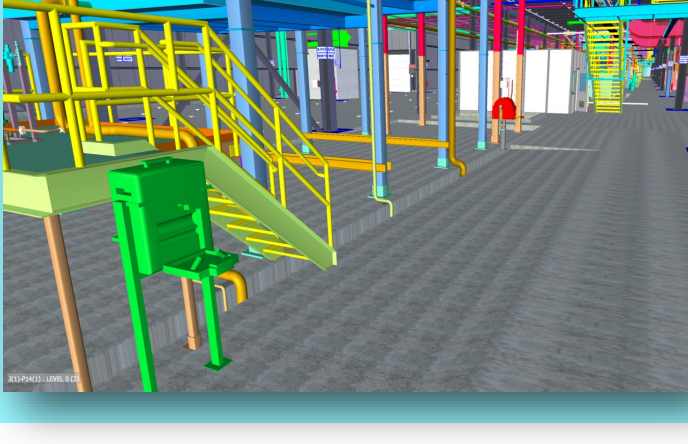

UAW ORGANIZES OHIO BATTERY PLANT:

Ultium Cell team members in **Warren, Ohio**, have opted to be represented by the **UAW**. Ultium Cells is a joint venture between **General Motors** and **LG Energy Solution**. As an important supplier to GM, Ultium Cells will mass-produce battery cells crucial to powering GM’s Ultium platforms. Ultium Cells combines an innovative cell manufacturing process that combines proprietary cell technology from LGES and manufacturing expertise from GM.

The Ultium Cell factory in Ohio began battery cell production in August and currently employs 900 people.

BIDEN ANNOUNCES $2.5 BILLION LOAN TO HELP GM AND LG MAKE EV BATTERIES

Source: Ella Nilsen - [cnn.com](#)